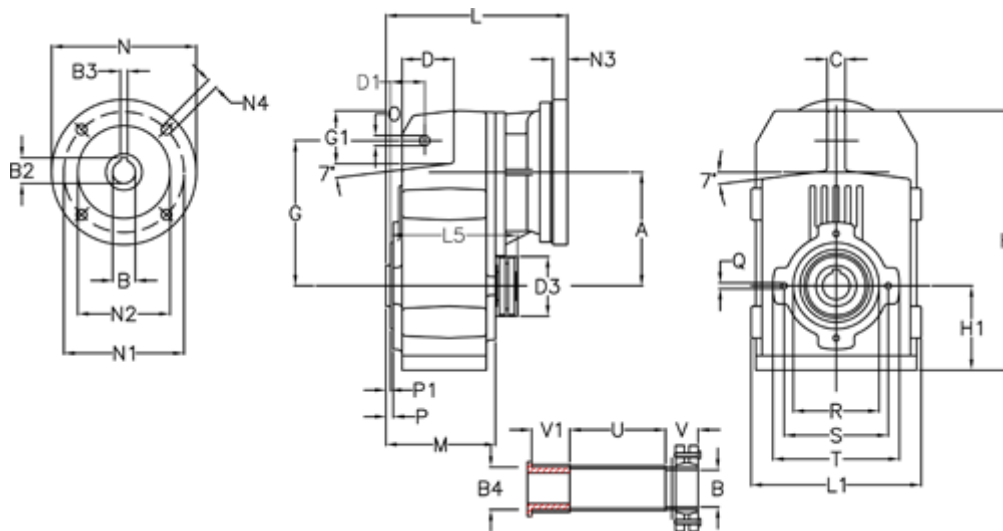

Article number: 29560203008320
 Description: Shaft mounted gear
 A252QF32-30-P63B5

Measures

A = 128.75	D1 = 43.5	I5 = 197.5	P1 = 3.5	V = 41
B = 32	d3 = 83	M = 135.5	Q = M10x14	V1 = 48
B1 = 11	G = 162	N = 140	R = 110	
B2 = 12.8	G1 = 58.0	N1 = 115	S = 130	
B3 = 4	H = 290.5	N2 = 95	T = 150	
B4 = 32	H1 = 93.5	N4 = M8x19	Tightening torque Nm adapter bushing = 6.0	
C = 20	L = 213.0	O = 13	Tightening torque Nm shrink disc = 7.0	
D = 57.0	L1 = 188	P = 6.0	U = 120.5	